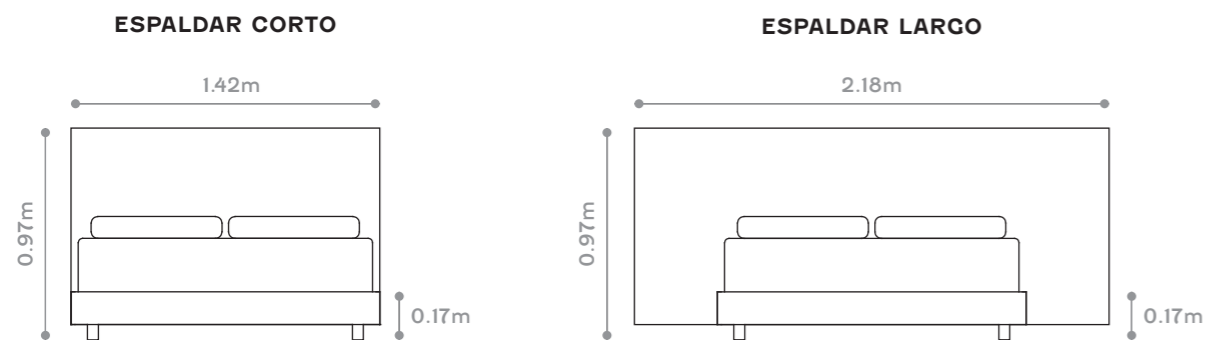

CAMA 2 PLAZAS

COLCHÓN
L 1.90m A 1.35m H (25-35cm)